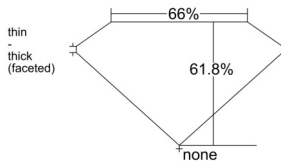

GIA®

FACSIMILE

GIA REPORT 6512313976

Verify this report at GIA.edu

GIA NATURAL DIAMOND DOSSIER®

January 30, 2025
GIA Report Number 6512313976
Shape and Cutting Style ..... Heart Brilliant
Measurements ..... 4.63 x 5.37 x 3.32 mm

GRADING RESULTS

Carat Weight ..... 0.47 carat
Color Grade I
Clarity Grade VVS1

ADDITIONAL GRADING INFORMATION

Polish ..... Excellent
Symmetry ..... Excellent
Fluorescence ..... None
Clarity Characteristics ..... Cloud, Pinpoint
Inscription(s): GIA 6512313976

PROPORTIONS

Profile not to actual proportions

GRADING SCALES

GIA COLOR SCALE		GIA CLARITY SCALE	
COLORLESS	D	VERY VERY SLIGHTLY INCLUDED	FLAWLESS
	E		INTERNALLY FLAWLESS
	F		VVS₁
	G		VVS₂
	H		VS₁
	I		VS₂
	J		SI₁
	K		SI₂
	L		I₁
	M		I₂
NEAR COLORLESS	N	SLIGHTLY INCLUDED	I₃
	O		
	P		
	Q		
FAINT	R		
	S		
	T		
	U		
VERT LIGHT	V		
	W		
	X		
	Y		
LIGHT	Z