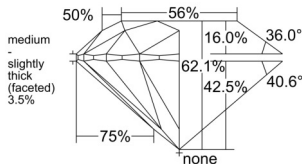

GIA®

FACSIMILE

GIA REPORT 6512316430

Verify this report at GIA.edu

GIA NATURAL DIAMOND DOSSIER®

January 30, 2025
GIA Report Number 6512316430
Shape and Cutting Style ..... Round Brilliant
Measurements ..... 4.07 - 4.10 x 2.53 mm

GRADING RESULTS

Carat Weight ..... 0.26 carat
Color Grade ..... D
Clarity Grade VS1
Cut Grade ..... Excellent

ADDITIONAL GRADING INFORMATION

Polish ..... Excellent
Symmetry ..... Excellent
Fluorescence ..... Medium Blue
Clarity Characteristics ..... Crystal, Cloud
Inscription(s): GIA 6512316430

PROPORTIONS

Profile to actual proportions

GRADING SCALES

GIA COLOR SCALE	GIA CLARITY SCALE	GIA CUT SCALE
COLOURLESS	FLAWLESS	EXCELLENT
D	INTERNALLY FLAWLESS	
E	VVS₁	VERY GOOD
F		
G	VS₁	GOOD
H		
I	SI₁	FAIR
J		
K	I₁	POOR
L		
M	I₂	
N		
O	I₃	
P		
Q		
R		
S		
T		
U		
V		
W		
X		
Y		
Z