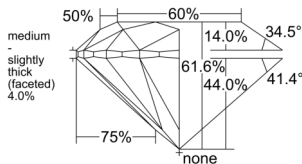

GIA®

FACSIMILE

GIA REPORT 6512317341

Verify this report at GIA.edu

GIA NATURAL DIAMOND DOSSIER®

January 30, 2025
GIA Report Number 6512317341
Shape and Cutting Style ..... Round Brilliant
Measurements ..... 4.04 - 4.05 x 2.49 mm

GRADING RESULTS

Carat Weight ..... 0.25 carat
Color Grade ..... D
Clarity Grade VVS2
Cut Grade ..... Excellent

ADDITIONAL GRADING INFORMATION

Polish ..... Excellent
Symmetry ..... Excellent
Fluorescence ..... Faint
Clarity Characteristics..... Pinpoint, Indented Natural
Inscription(s): GIA 6512317341

PROPORTIONS

Profile to actual proportions