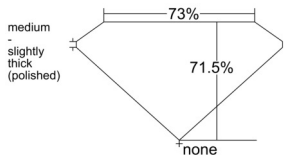

GIA®

FACSIMILE

GIA REPORT 6512317571

Verify this report at GIA.edu

GIA NATURAL DIAMOND DOSSIER®

January 29, 2025
GIA Report Number 6512317571
Shape and Cutting Style ..... **Square Modified Brilliant**
Measurements ..... **5.36 x 5.35 x 3.82 mm**

GRADING RESULTS

Carat Weight ..... **0.90 carat**
Color Grade ..... **J**
Clarity Grade **VS1**

ADDITIONAL GRADING INFORMATION

Polish ..... **Excellent**
Symmetry ..... **Excellent**
Fluorescence ..... **None**
Clarity Characteristics ..... **Feather, Pinpoint**
Inscription(s): GIA 6512317571

PROPORTIONS

Profile not to actual proportions

GRADING SCALES

GIA COLOR SCALE		GIA CLARITY SCALE		
COLORLESS	D	VERY VERY SLIGHTLY INCLUDED	FLAWLESS	
	E		INTERNALLY FLAWLESS	
	F		VVS₁	
	G		VVS₂	
	NEAR COLORLESS	H	VERY SLIGHTLY INCLUDED	VS₁
		I		VS₂
		J		SI₁
		K		SI₂
	FAINT	L	SLIGHTLY INCLUDED	I₁
		M		I₂
N		I₃		
O				
VERT LIGHT	P	INCLUDED		
	Q			
	R			
	S			
	T			
	U			
	V			
	W			
LIGHT	X			
	Y			
	Z