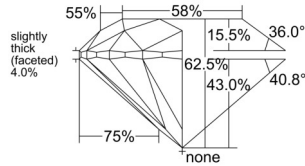

GIA®

FACSIMILE

GIA REPORT 6512340133

Verify this report at GIA.edu

GIA NATURAL DIAMOND DOSSIER®

January 31, 2025
GIA Report Number 6512340133
Shape and Cutting Style ..... Round Brilliant
Measurements ..... 4.70 - 4.72 x 2.94 mm

GRADING RESULTS

Carat Weight ..... 0.41 carat
Color Grade ..... G
Clarity Grade VS1
Cut Grade ..... Excellent

ADDITIONAL GRADING INFORMATION

Polish ..... Excellent
Symmetry ..... Excellent
Fluorescence ..... None
Clarity Characteristics..... Crystal, Cloud, Pinpoint
Inscription(s): GIA 6512340133

PROPORTIONS

Profile to actual proportions