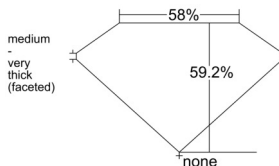

GIA®

FACSIMILE

GIA REPORT 6512352087

Verify this report at GIA.edu

GIA NATURAL DIAMOND DOSSIER®

February 04, 2025
GIA Report Number 6512352087
Shape and Cutting Style ..... Heart Brilliant
Measurements ..... 4.45 x 5.01 x 2.96 mm

GRADING RESULTS

Carat Weight ..... 0.40 carat
Color Grade ..... G
Clarity Grade SI1

ADDITIONAL GRADING INFORMATION

Polish ..... Excellent
Symmetry ..... Excellent
Fluorescence ..... None
Clarity Characteristics..... Feather, Crystal
Inscription(s): GIA 6512352087

PROPORTIONS

Profile not to actual proportions

GRADING SCALES

GIA COLOR SCALE		GIA CLARITY SCALE			
COLORLESS	D	VERY VERY SLIGHTLY INCLUDED	FLAWLESS		
	E		INTERNALLY FLAWLESS		
	F		VVS₁		
	NEAR COLORLESS	G	VVS₂		
		H	VERY SLIGHTLY INCLUDED	VS₁	
		I		VS₂	
		FAINT	J	SLIGHTLY INCLUDED	SI₁
	K		SI₂		
	L		INCLUDED		I₁
	M			I₂	
N	I₃				
VERT LIGHT	O				
	P				
	Q				
	R				
	LIGHT	S			
		T			
		U			
		V			
	W				
	X				
	Y				
	Z