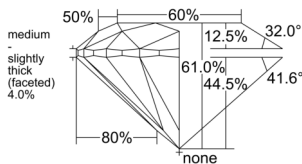

GIA®

FACSIMILE

GIA REPORT 6512360458

Verify this report at GIA.edu

GIA NATURAL DIAMOND DOSSIER®

February 04, 2025
GIA Report Number 6512360458
Shape and Cutting Style ..... Round Brilliant
Measurements ..... 5.49 - 5.53 x 3.36 mm

GRADING RESULTS

Carat Weight ..... 0.62 carat
Color Grade ..... E
Clarity Grade S11
Cut Grade ..... Excellent

ADDITIONAL GRADING INFORMATION

Polish ..... Excellent
Symmetry ..... Excellent
Fluorescence ..... None
Clarity Characteristics ..... Crystal, Cloud
Inscription(s): GIA 6512360458

PROPORTIONS

Profile to actual proportions