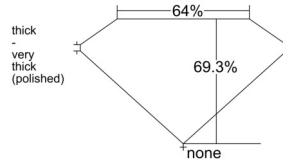

GIA®

FACSIMILE

GIA REPORT 6512362642

Verify this report at GIA.edu

GIA NATURAL DIAMOND DOSSIER®

February 05, 2025
GIA Report Number 6512362642
Shape and Cutting Style ..... Emerald Cut
Measurements ..... 5.06 x 3.79 x 2.63 mm

GRADING RESULTS

Carat Weight ..... 0.50 carat
Color Grade ..... F
Clarity Grade SI1

ADDITIONAL GRADING INFORMATION

Polish ..... Excellent
Symmetry ..... Very Good
Fluorescence ..... None
Clarity Characteristics ..... Crystal
Inscription(s): GIA 6512362642

PROPORTIONS

Profile not to actual proportions

GRADING SCALES

GIA COLOR SCALE		GIA CLARITY SCALE			
COLORLESS	D	VERY VERY SLIGHTLY INCLUDED	FLAWLESS		
	E		INTERNALLY FLAWLESS		
	F	VERY SLIGHTLY INCLUDED	VVS₁		
	G		VVS₂		
	H		VS₁		
	NEAR COLORLESS	I	SLIGHTLY INCLUDED	VS₂	
		J		SI₁	
		FAINT	K	INCLUDED	SI₂
			L		I₁
			M		I₂
VERT LIGHT	N	LIGHT	I₃		
	O				
	P				
	Q				
	R