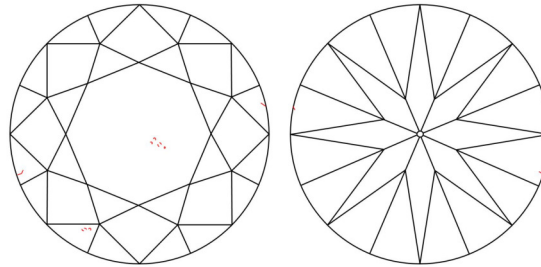

GIA NATURAL DIAMOND GRADING REPORT

February 05, 2025
 GIA Report Number 6512363874
 Shape and Cutting Style Round Brilliant
 Measurements 7.75 - 7.79 x 4.83 mm

GRADING RESULTS

Carat Weight 1.81 carat
 Color Grade I
 Clarity Grade VS1
 Cut Grade Excellent

Profile to actual proportions

CLARITY CHARACTERISTICS

KEY TO SYMBOLS*

- Cloud
- Feather
- Pinpoint

* Red symbols denote internal characteristics (inclusions). Green or black symbols denote external characteristics (blemishes). Diagram is an approximate representation of the diamond, and symbols shown indicate type, position, and approximate size of clarity characteristics. All clarity characteristics may not be shown. Details of finish are not shown.