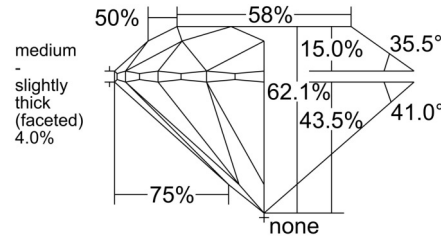

GIA NATURAL DIAMOND GRADING REPORT

February 05, 2025
 GIA Report Number 6512363874
 Shape and Cutting Style Round Brilliant
 Measurements 7.75 - 7.79 x 4.83 mm

GRADING RESULTS

Carat Weight 1.81 carat
 Color Grade I
 Clarity Grade VS1
 Cut Grade Excellent

Profile to actual proportions

CLARITY CHARACTERISTICS

KEY TO SYMBOLS*

- Cloud
- Feather
- Pinpoint

* Red symbols denote internal characteristics (inclusions). Green or black symbols denote external characteristics (blemishes). Diagram is an approximate representation of the diamond, and symbols shown indicate type, position, and approximate size of clarity characteristics. All clarity characteristics may not be shown. Details of finish are not shown.