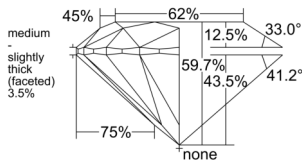

GIA®

FACSIMILE

GIA REPORT 6512388101

Verify this report at GIA.edu

GIA NATURAL DIAMOND DOSSIER®

February 07, 2025
GIA Report Number 6512388101
Shape and Cutting Style ..... Round Brilliant
Measurements ..... 5.00 - 5.04 x 3.00 mm

GRADING RESULTS

Carat Weight ..... 0.46 carat
Color Grade ..... G
Clarity Grade S11
Cut Grade ..... Excellent

ADDITIONAL GRADING INFORMATION

Polish ..... Excellent
Symmetry ..... Excellent
Fluorescence ..... None
Clarity Characteristics ..... Cloud, Crystal
Inscription(s): GIA 6512388101

PROPORTIONS

Profile to actual proportions

GRADING SCALES

GIA COLOR SCALE

COLORLESS	D
	E
	F
	G
	H
	I
	J
NEAR COLORLESS	K
	L
Faint	M
	N
	O
	P
Very Light	Q
	R
	S
	T
	U
	V
Light	W
	X
	Y
	Z

GIA CLARITY SCALE

FLAWLESS	INTERNAL FLAWLESS	
		FLAWLESS
VERY VERY SLIGHTLY INCLUDED	VVS₁	
	VVS₂	
VERY SLIGHTLY INCLUDED	VS₁	
	VS₂	
SLIGHTLY INCLUDED	SI₁	
	SI₂	
INCLUDED	I₁	
	I₂	
	I₃	

GIA CUT SCALE

EXCELLENT
VERY GOOD
GOOD
FAIR
POOR