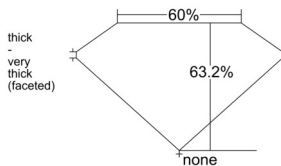

GIA®

FACSIMILE

GIA REPORT 6512389779

Verify this report at GIA.edu

GIA NATURAL DIAMOND DOSSIER®

February 10, 2025
GIA Report Number 6512389779
Shape and Cutting Style ..... Pear Brilliant
Measurements ..... 7.52 x 4.95 x 3.13 mm

GRADING RESULTS

Carat Weight ..... 0.70 carat
Color Grade ..... G
Clarity Grade VS2

ADDITIONAL GRADING INFORMATION

Polish ..... Excellent
Symmetry ..... Excellent
Fluorescence ..... None
Clarity Characteristics ..... Crystal
Inscription(s): GIA 6512389779

PROPORTIONS

Profile not to actual proportions

GRADING SCALES

GIA COLOR SCALE		GIA CLARITY SCALE			
COLORLESS	D	VERY VERY SLIGHTLY INCLUDED	FLAWLESS		
	E		INTERNALLY FLAWLESS		
	F	VERY SLIGHTLY INCLUDED	VVS₁		
	G		VVS₂		
	H		VS₁		
	NEAR COLORLESS	I	SLIGHTLY INCLUDED	VS₂	
		J		SI₁	
		FAINT	K	INCLUDED	SI₂
			L		I₁
			M		I₂
VERT LIGHT			N	INCLUDED	I₃
			O		
			P		
	Q				
LIGHT	R				
	S				
	T				
	U				
	V				
	Z