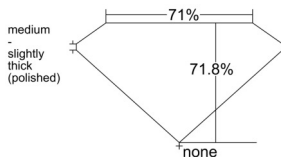

GIA®

FACSIMILE

GIA REPORT 6512390342

Verify this report at GIA.edu

GIA NATURAL DIAMOND DOSSIER®

February 11, 2025
GIA Report Number 6512390342
Shape and Cutting Style ..... **Square Modified Brilliant**
Measurements ..... 4.39 x 4.38 x 3.15 mm

GRADING RESULTS

Carat Weight ..... 0.54 carat
Color Grade ..... F
Clarity Grade VVS1

ADDITIONAL GRADING INFORMATION

Polish ..... Excellent
Symmetry ..... Excellent
Fluorescence ..... None
Clarity Characteristics ..... Pinpoint
Inscription(s): GIA 6512390342

PROPORTIONS

Profile not to actual proportions

GRADING SCALES

GIA COLOR SCALE		GIA CLARITY SCALE		
COLORLESS	D	VERY VERY SLIGHTLY INCLUDED	FLAWLESS	
	E		INTERNALLY FLAWLESS	
	F		VVS₁	
	G		VVS₂	
	NEAR COLORLESS	H	VERY SLIGHTLY INCLUDED	VS₁
		I		VS₂
		J	SLIGHTLY INCLUDED	S₁
		K		S₂
	FAINT	L	INCLUDED	I₁
		M		I₂
N		I₃		
O				
VERT LIGHT		P		
		Q		
		R		
		S		
LIGHT	T			
	U			
	V			
	W			
	X			
	Y			
	Z