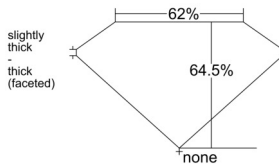

GIA®

FACSIMILE

GIA REPORT 6512418127

Verify this report at GIA.edu

GIA NATURAL DIAMOND DOSSIER®

August 06, 2025
GIA Report Number 6512418127
Shape and Cutting Style ..... Oval Brilliant
Measurements ..... 5.94 x 4.48 x 2.89 mm

GRADING RESULTS

Carat Weight ..... 0.50 carat
Color Grade ..... E
Clarity Grade VS2

ADDITIONAL GRADING INFORMATION

Polish ..... Excellent
Symmetry ..... Excellent
Fluorescence ..... Medium Blue
Clarity Characteristics..... Feather, Crystal, Cloud
Inscription(s): GIA 6512418127

PROPORTIONS

Profile not to actual proportions

GRADING SCALES

GIA COLOR SCALE		GIA CLARITY SCALE			
COLORLESS	D	VERY VERY SLIGHTLY INCLUDED	FLAWLESS		
	E		INTERNALLY FLAWLESS		
	F	VERY SLIGHTLY INCLUDED	VVS₁		
	G		VVS₂		
	H		VS₁		
	NEAR COLORLESS	I	SLIGHTLY INCLUDED	VS₂	
		J		SI₁	
		FAINT	K	INCLUDED	SI₂
			L		I₁
			M		I₂
VERT LIGHT	N	LIGHT	I₃		
	O				
	P				
	Q				
	R