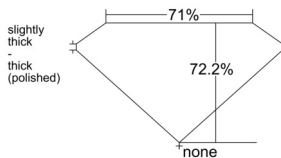

GIA®

FACSIMILE

GIA REPORT 6512427576

Verify this report at GIA.edu

GIA NATURAL DIAMOND DOSSIER®

February 13, 2025
GIA Report Number 6512427576
Shape and Cutting Style ..... Square Modified Brilliant
Measurements ..... 4.44 x 4.39 x 3.17 mm

GRADING RESULTS

Carat Weight ..... 0.51 carat
Color Grade ..... E
Clarity Grade VS2

ADDITIONAL GRADING INFORMATION

Polish ..... Excellent
Symmetry ..... Excellent
Fluorescence ..... None
Clarity Characteristics ..... Crystal, Cloud
Inscription(s): GIA 6512427576

PROPORTIONS

Profile not to actual proportions

GRADING SCALES

GIA COLOR SCALE		GIA CLARITY SCALE			
COLORLESS	D	VERY VERY SLIGHTLY INCLUDED	FLAWLESS		
	E		INTERNALLY FLAWLESS		
	F	VERY SLIGHTLY INCLUDED	VVS₁		
	G		VVS₂		
	H		VS₁		
	NEAR COLORLESS	I	SLIGHTLY INCLUDED	VS₂	
		J		SI₁	
		FAINT	K	INCLUDED	SI₂
			L		I₁
			M		I₂
VERT LIGHT			N	INCLUDED	I₃
			O		
			P		
	Q				
LIGHT	R				
	S				
	T				
	U				
	V				
	Z