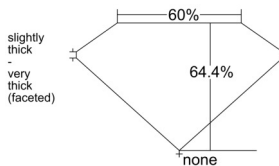

GIA®

FACSIMILE

GIA REPORT 6512483706

Verify this report at GIA.edu

GIA NATURAL DIAMOND DOSSIER®

February 21, 2025
GIA Report Number 6512483706
Shape and Cutting Style ..... Pear Brilliant
Measurements ..... 5.52 x 3.74 x 2.41 mm

GRADING RESULTS

Carat Weight ..... 0.30 carat
Color Grade I
Clarity Grade VS1

ADDITIONAL GRADING INFORMATION

Polish ..... Excellent
Symmetry ..... Very Good
Fluorescence ..... Faint
Clarity Characteristics..... Crystal, Needle, Pinpoint
Inscription(s): GIA 6512483706

PROPORTIONS

Profile not to actual proportions

GRADING SCALES

GIA COLOR SCALE		GIA CLARITY SCALE			
COLORLESS	D	VERY SLIGHTLY INCLUDED	FLAWLESS		
	E		INTERNALLY FLAWLESS		
	F	INCLUDED	VS₁		
	G		VS₂		
	H		VS₁		
	NEAR COLORLESS	I	INCLUDED	VS₂	
		J		SI₁	
		FAINT	K	INCLUDED	SI₂
			L		I₁
			M		I₂
VERT LIGHT	N	INCLUDED	I₃		
	O				
	P				
	Q				
	R				
	S				
	T				
LIGHT	U				
	V				
	W				
	X				
Y					
Z