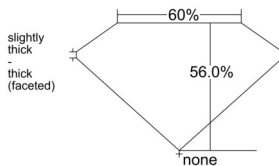

GIA®

FACSIMILE

GIA REPORT 6512558842

Verify this report at GIA.edu

GIA NATURAL DIAMOND DOSSIER®

March 04, 2025
GIA Report Number 6512558842
Shape and Cutting Style ..... Heart Brilliant
Measurements ..... 5.18 x 5.64 x 3.16 mm

GRADING RESULTS

Carat Weight ..... 0.51 carat
Color Grade ..... E
Clarity Grade VS1

ADDITIONAL GRADING INFORMATION

Polish ..... Excellent
Symmetry ..... Very Good
Fluorescence ..... None
Clarity Characteristics ..... Cloud
Inscription(s): GIA 6512558842

PROPORTIONS

Profile not to actual proportions

GRADING SCALES

GIA COLOR SCALE		GIA CLARITY SCALE			
COLORLESS	D	VERY VERY SLIGHTLY INCLUDED	FLAWLESS		
	E		INTERNALLY FLAWLESS		
	F	VERY SLIGHTLY INCLUDED	VVS₁		
	G		VVS₂		
	H		VS₁		
	NEAR COLORLESS	I	SLIGHTLY INCLUDED	VS₂	
		J		SI₁	
		FAINT	K	INCLUDED	SI₂
			L		I₁
			M		I₂
VERT LIGHT	N	LIGHT	I₃		
	O				
	P				
	Q				
	R				
	S				
	T