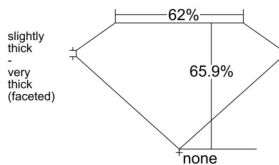

GIA®

FACSIMILE

GIA REPORT 6512564529

Verify this report at GIA.edu

GIA NATURAL DIAMOND DOSSIER®

March 05, 2025
GIA Report Number 6512564529
Shape and Cutting Style ..... Pear Brilliant
Measurements ..... 5.36 x 3.69 x 2.43 mm

GRADING RESULTS

Carat Weight ..... 0.30 carat
Color Grade ..... D
Clarity Grade S11

ADDITIONAL GRADING INFORMATION

Polish ..... Excellent
Symmetry ..... Excellent
Fluorescence ..... None
Clarity Characteristics ..... Crystal
Inscription(s): GIA 6512564529

PROPORTIONS

Profile not to actual proportions

GRADING SCALES

GIA COLOR SCALE		GIA CLARITY SCALE			
COLORLESS	D	VERY VERY SLIGHTLY INCLUDED	FLAWLESS		
	E		INTERNALLY FLAWLESS		
	F		VVS₁		
	NEAR COLORLESS	G	VERY SLIGHTLY INCLUDED	VVS₂	
		H		VS₁	
		FANT	I	SLIGHTLY INCLUDED	VS₂
			J		S1₁
	LIGHT	K	INCLUDED	S1₂	
		L		I₁	
		M	I₂		
N					
O					
P		I₃			
Q					
R					
S					
T					
U					
V					
W					
X					
Y					
Z