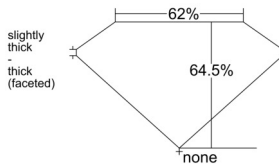

GIA®

FACSIMILE

GIA REPORT 6512588766

Verify this report at GIA.edu

GIA NATURAL DIAMOND DOSSIER®

March 07, 2025
GIA Report Number 6512588766
Shape and Cutting Style ..... Oval Brilliant
Measurements ..... 6.04 x 4.56 x 2.94 mm

GRADING RESULTS

Carat Weight ..... 0.51 carat
Color Grade ..... E
Clarity Grade VS1

ADDITIONAL GRADING INFORMATION

Polish ..... Very Good
Symmetry ..... Very Good
Fluorescence ..... Medium Blue
Clarity Characteristics..... Crystal, Cloud, Needle, Pinpoint
Inscription(s): GIA 6512588766

PROPORTIONS

Profile not to actual proportions

GRADING SCALES

GIA COLOR SCALE		GIA CLARITY SCALE			
COLORLESS	D	VERY VERY SLIGHTLY INCLUDED	FLAWLESS		
	E		INTERNALLY FLAWLESS		
	F	VERY SLIGHTLY INCLUDED	VS₁		
	G		VS₂		
	H		VS₁		
	NEAR COLORLESS	I	SLIGHTLY INCLUDED	SI₁	
		J		SI₂	
		FAINT	K	INCLUDED	I₁
			L		I₂
			M		I₃
VERT LIGHT	N		LIGHT		
	O				
	P				
	Q				
	R