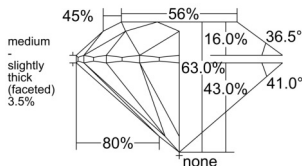

GIA®

FACSIMILE

GIA REPORT 6512621645

Verify this report at GIA.edu

GIA NATURAL DIAMOND DOSSIER®

March 17, 2025
GIA Report Number 6512621645
Shape and Cutting Style ..... Round Brilliant
Measurements ..... 4.78 - 4.80 x 3.02 mm

GRADING RESULTS

Carat Weight ..... 0.43 carat
Color Grade ..... F
Clarity Grade VS1
Cut Grade ..... Excellent

ADDITIONAL GRADING INFORMATION

Polish ..... Excellent
Symmetry ..... Excellent
Fluorescence ..... Strong Blue
Clarity Characteristics ..... Crystal
Inscription(s): GIA 6512621645

PROPORTIONS

GRADING SCALES

GIA COLOR SCALE	GIA CLARITY SCALE	GIA CUT SCALE
COLOURLESS	FLAWLESS	EXCELLENT
D	INTERNALLY FLAWLESS	
E	VVS₁	VERY GOOD
F		
G	VS₁	GOOD
H		
I	SI₁	FAIR
J		
K	I₁	POOR
L		
M	I₂	
N		
O	I₃	
P		
Q		
R		
S		
T		
U		
V		
W		
X		
Y		
Z