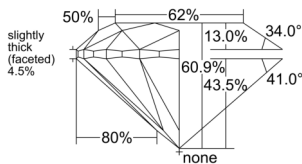

GIA®

FACSIMILE

GIA REPORT 6512663190

Verify this report at GIA.edu

GIA NATURAL DIAMOND DOSSIER®

March 19, 2025
GIA Report Number 6512663190
Shape and Cutting Style ..... Round Brilliant
Measurements ..... 4.91 - 4.96 x 3.01 mm

GRADING RESULTS

Carat Weight ..... 0.46 carat
Color Grade ..... H
Clarity Grade VS2
Cut Grade ..... Excellent

ADDITIONAL GRADING INFORMATION

Polish ..... Excellent
Symmetry ..... Very Good
Fluorescence ..... Medium Blue
Clarity Characteristics ..... Crystal
Inscription(s): GIA 6512663190

PROPORTIONS

Profile to actual proportions