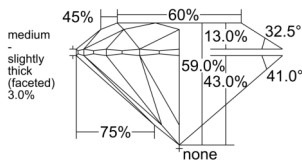

GIA®

FACSIMILE

GIA REPORT 6512666234

Verify this report at GIA.edu

GIA NATURAL DIAMOND DOSSIER®

March 25, 2025
GIA Report Number 6512666234
Shape and Cutting Style ..... Round Brilliant
Measurements ..... 4.89 - 4.91 x 2.89 mm

GRADING RESULTS

Carat Weight ..... 0.42 carat
Color Grade ..... E
Clarity Grade VVS1
Cut Grade ..... Excellent

ADDITIONAL GRADING INFORMATION

Polish ..... Excellent
Symmetry ..... Excellent
Fluorescence ..... Medium Blue
Clarity Characteristics ..... Pinpoint, Feather
Inscription(s): GIA 6512666234

PROPORTIONS

Profile to actual proportions