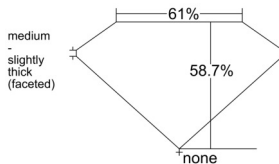

GIA®

FACSIMILE

GIA REPORT 6512710143

Verify this report at GIA.edu

GIA NATURAL DIAMOND DOSSIER®

March 24, 2025
GIA Report Number 6512710143
Shape and Cutting Style ..... Heart Brilliant
Measurements ..... 5.08 x 6.00 x 3.52 mm

GRADING RESULTS

Carat Weight ..... 0.61 carat
Color Grade ..... H
Clarity Grade VS2

ADDITIONAL GRADING INFORMATION

Polish ..... Excellent
Symmetry ..... Excellent
Fluorescence ..... None
Clarity Characteristics ..... Crystal
Inscription(s): GIA 6512710143

PROPORTIONS

Profile not to actual proportions

GRADING SCALES

GIA COLOR SCALE		GIA CLARITY SCALE			
COLORLESS	D	VERY VERY SLIGHTLY INCLUDED	FLAWLESS		
	E		INTERNALLY FLAWLESS		
	F	VERY SLIGHTLY INCLUDED	VVS₁		
	G		VVS₂		
	H		VS₁		
	NEAR COLORLESS	I	SLIGHTLY INCLUDED	VS₂	
		J		SI₁	
		FAINT	K	INCLUDED	SI₂
			L		I₁
			M		I₂
VERT LIGHT	N		INCLUDED	I₃	
	O				
	P				
	Q				
	LIGHT		R		
		S			
		T			
U					
V					
W					
X					
Y					
Z