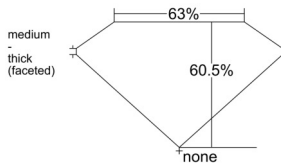

GIA®

FACSIMILE

GIA REPORT 6512731572

Verify this report at GIA.edu

GIA NATURAL DIAMOND DOSSIER®

March 26, 2025
GIA Report Number 6512731572
Shape and Cutting Style ..... Pear Brilliant
Measurements ..... 6.54 x 3.77 x 2.28 mm

GRADING RESULTS

Carat Weight ..... 0.32 carat
Color Grade ..... E
Clarity Grade VVS2

ADDITIONAL GRADING INFORMATION

Polish ..... Excellent
Symmetry ..... Very Good
Fluorescence ..... None
Clarity Characteristics ..... Pinpoint, Cloud
Inscription(s): GIA 6512731572

PROPORTIONS

Profile not to actual proportions

GRADING SCALES

GIA COLOR SCALE		GIA CLARITY SCALE			
COLORLESS	D	VERY VERY SLIGHTLY INCLUDED	FLAWLESS		
	E		INTERNALLY FLAWLESS		
	F	VERY SLIGHTLY INCLUDED	VVS₁		
	G		VVS₂		
	H		VS₁		
	NEAR COLORLESS	I	SLIGHTLY INCLUDED	VS₂	
		J		SI₁	
		FAINT	K	INCLUDED	SI₂
			L		I₁
			M		I₂
VERT LIGHT	N	LIGHT	I₃		
	O				
	P				
	Q				
	R