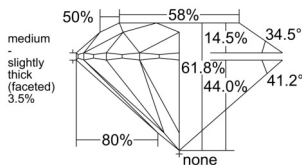

GIA®

FACSIMILE

GIA REPORT 6512744907

Verify this report at GIA.edu

GIA NATURAL DIAMOND DOSSIER®

March 28, 2025
GIA Report Number **6512744907**
Shape and Cutting Style ..... **Round Brilliant**
Measurements ..... **3.91 - 3.93 x 2.42 mm**

GRADING RESULTS

Carat Weight ..... **0.22 carat**
Color Grade ..... **D**
Clarity Grade **VVS1**
Cut Grade ..... **Excellent**

ADDITIONAL GRADING INFORMATION

Polish ..... **Excellent**
Symmetry ..... **Excellent**
Fluorescence ..... **None**
Clarity Characteristics..... **Cloud, Pinpoint, Feather**
Inspection(s): **GIA 6512744907**

PROPORTIONS

Profile to actual proportions

GRADING SCALES

GIA COLOR SCALE	GIA CLARITY SCALE	GIA CUT SCALE	
D	FLAWLESS	EXCELLENT	
E	INTERNALLY FLAWLESS		
F		VVS₁	VERY GOOD
G	VVS₂		
H	VS₁	GOOD	
I	VS₂		
J	SI₁	FAIR	
K	SI₂		
L	I₁	POOR	
M	I₂		
N	I₃		
O			
P			
Q			
R			
S			
T			
U			
V			
W			
X			
Y			
Z