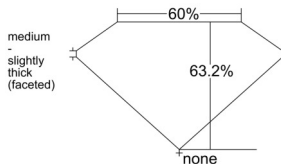

GIA®

FACSIMILE

GIA REPORT 6512780370

Verify this report at GIA.edu

GIA NATURAL DIAMOND DOSSIER®

April 02, 2025
GIA Report Number 6512780370
Shape and Cutting Style ..... Pear Brilliant
Measurements ..... 6.12 x 3.67 x 2.32 mm

GRADING RESULTS

Carat Weight ..... 0.31 carat
Color Grade ..... F
Clarity Grade VVS1

ADDITIONAL GRADING INFORMATION

Polish ..... Excellent
Symmetry ..... Very Good
Fluorescence ..... Faint
Clarity Characteristics ..... Indented Natural, Cavity
Inscription(s): GIA 6512780370

PROPORTIONS

Profile not to actual proportions

GRADING SCALES

GIA COLOR SCALE		GIA CLARITY SCALE	
COLORLESS	D	VERY VERY SLIGHTLY INCLUDED	FLAWLESS
	E		INTERNALLY FLAWLESS
	F		VVS₁
	G		VVS₂
	H		VS₁
	I		VS₂
	J		SI₁
	K		SI₂
	L		I₁
	M		I₂
NEAR COLORLESS	N	SLIGHTLY INCLUDED	I₃
	O		
	P		
	Q		
FAINT	R		
	S		
	T		
	U		
VERT LIGHT	V		
	W		
	X		
	Y		
LIGHT	Z