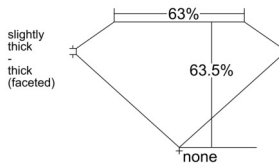

GIA®

FACSIMILE

GIA REPORT 6512801546

Verify this report at GIA.edu

GIA NATURAL DIAMOND DOSSIER®

April 03, 2025
GIA Report Number 6512801546
Shape and Cutting Style ..... Pear Brilliant
Measurements ..... 6.21 x 4.14 x 2.63 mm

GRADING RESULTS

Carat Weight ..... 0.41 carat
Color Grade ..... D
Clarity Grade VS1

ADDITIONAL GRADING INFORMATION

Polish ..... Excellent
Symmetry ..... Excellent
Fluorescence ..... None
Clarity Characteristics..... Crystal, Pinpoint
Inscription(s): GIA 6512801546

PROPORTIONS

Profile not to actual proportions

GRADING SCALES

GIA COLOR SCALE		GIA CLARITY SCALE			
COLORLESS	D	VERY VERY SLIGHTLY INCLUDED	FLAWLESS		
	E		INTERNALLY FLAWLESS		
	F	VERY SLIGHTLY INCLUDED	VVS₁		
	G		VVS₂		
	H		VS₁		
	NEAR COLORLESS	I	SLIGHTLY INCLUDED	VS₂	
		J		SI₁	
		FAINT	K	INCLUDED	SI₂
			L		I₁
			M		I₂
VERT LIGHT	N	LIGHT	I₃		
	O				
	P				
	Q				
	R				
	S