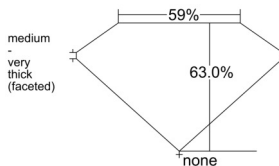

GIA®

FACSIMILE

GIA REPORT 6512815633

Verify this report at GIA.edu

GIA NATURAL DIAMOND DOSSIER®

April 04, 2025
GIA Report Number 6512815633
Shape and Cutting Style ..... Pear Brilliant
Measurements ..... 6.24 x 4.14 x 2.61 mm

GRADING RESULTS

Carat Weight ..... 0.40 carat
Color Grade ..... G
Clarity Grade VVS2

ADDITIONAL GRADING INFORMATION

Polish ..... Excellent
Symmetry ..... Excellent
Fluorescence ..... Medium Blue
Clarity Characteristics..... Needle, Pinpoint, Indented Natural
Inspection(s): GIA 6512815633

PROPORTIONS

Profile not to actual proportions

GRADING SCALES

GIA COLOR SCALE		GIA CLARITY SCALE	
COLORLESS	D	VERY VERY SLIGHTLY INCLUDED	FLAWLESS
	E		INTERNALLY FLAWLESS
	F		VVS₁
	G		VVS₂
	H		VS₁
	I		VS₂
	J		SI₁
	K		SI₂
	L		I₁
	M		I₂
NEAR COLORLESS	N	SLIGHTLY INCLUDED	I₃
	O		
	P		
	Q		
FAINT	R		
	S		
	T		
	U		
VERT LIGHT	V		
	W		
	X		
	Y		
LIGHT	Z