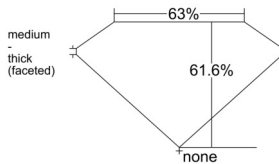

GIA®

FACSIMILE

GIA REPORT 6512821034

Verify this report at GIA.edu

GIA NATURAL DIAMOND DOSSIER®

April 07, 2025
GIA Report Number 6512821034
Shape and Cutting Style ..... Oval Brilliant
Measurements ..... 6.12 x 4.63 x 2.86 mm

GRADING RESULTS

Carat Weight ..... 0.50 carat
Color Grade ..... D
Clarity Grade VVS2

ADDITIONAL GRADING INFORMATION

Polish ..... Excellent
Symmetry ..... Very Good
Fluorescence ..... Faint
Clarity Characteristics..... Pinpoint, Feather, Cloud, Indented
Natural

Inscription(s): GIA 6512821034

PROPORTIONS

Profile not to actual proportions

GRADING SCALES

GIA COLOR SCALE		GIA CLARITY SCALE			
COLORLESS	D	VERY VERY SLIGHTLY INCLUDED	FLAWLESS		
	E		INTERNALLY FLAWLESS		
	F	VERY SLIGHTLY INCLUDED	VVS₁		
	G		VVS₂		
	H		VS₁		
	NEAR COLORLESS	I	SLIGHTLY INCLUDED	VS₂	
		J		SI₁	
		FAINT	K	INCLUDED	SI₂
			L		I₁
			M		I₂
VERT LIGHT	N		INCLUDED	I₃	
	O				
	P				
	Q				
	R				
	S				
LIGHT	T				
	U				
	V				
	W				
	X				
Y					
Z