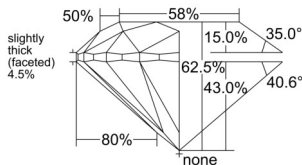

GIA®

FACSIMILE

GIA REPORT 6512828968

Verify this report at GIA.edu

GIA NATURAL DIAMOND DOSSIER®

April 07, 2025
GIA Report Number 6512828968
Shape and Cutting Style ..... Round Brilliant
Measurements ..... 4.99 - 5.05 x 3.14 mm

GRADING RESULTS

Carat Weight ..... 0.50 carat
Color Grade ..... H
Clarity Grade VVS1
Cut Grade ..... Excellent

ADDITIONAL GRADING INFORMATION

Polish ..... Excellent
Symmetry ..... Very Good
Fluorescence ..... None
Clarity Characteristics..... Pinpoint, Feather, Cavity
Inscription(s): GIA 6512828968

PROPORTIONS

Profile to actual proportions

GRADING SCALES

GIA COLOR SCALE	GIA CLARITY SCALE	GIA CUT SCALE	
D	FLAWLESS	EXCELLENT	
E	INTERNALLY FLAWLESS		
F		VVS₁	VERY GOOD
G	VVS₂		
H	VS₁	GOOD	
I	VS₂		
J	SI₁	FAIR	
K	SI₂		
L	I₁	POOR	
M	I₂		
N	I₃		
O			
P			
Q			
R			
S			
T			
U			
V			
W			
X			
Y			
Z