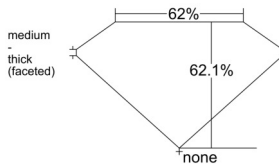

GIA®

FACSIMILE

GIA REPORT 6512844756

Verify this report at GIA.edu

GIA NATURAL DIAMOND DOSSIER®

April 09, 2025
GIA Report Number 6512844756
Shape and Cutting Style ..... Pear Brilliant
Measurements ..... 5.81 x 3.85 x 2.39 mm

GRADING RESULTS

Carat Weight ..... 0.31 carat
Color Grade ..... G
Clarity Grade VS1

ADDITIONAL GRADING INFORMATION

Polish ..... Excellent
Symmetry ..... Excellent
Fluorescence ..... None
Clarity Characteristics..... Crystal, Feather, Pinpoint
Inscription(s): GIA 6512844756

PROPORTIONS

Profile not to actual proportions

GRADING SCALES

GIA COLOR SCALE		GIA CLARITY SCALE			
COLORLESS	D	VERY VERY SLIGHTLY INCLUDED	FLAWLESS		
	E		INTERNALLY FLAWLESS		
	F	VERY SLIGHTLY INCLUDED	VVS₁		
	G		VVS₂		
	H		VS₁		
	NEAR COLORLESS	I	SLIGHTLY INCLUDED	VS₂	
		J		SI₁	
		FAINT	K	INCLUDED	SI₂
			L		I₁
			M		I₂
VERT LIGHT	N	NOT GRADED	I₃		
	O				
	P				
	Q				
	R				
LIGHT	S				
	T				
	U				
	V				
	W				
X					
Y					
Z