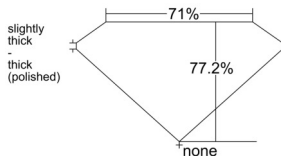

GIA®

FACSIMILE

GIA REPORT 6512851499

Verify this report at GIA.edu

GIA NATURAL DIAMOND DOSSIER®

April 10, 2025
GIA Report Number 6512851499
Shape and Cutting Style ..... Square Modified Brilliant
Measurements ..... 5.12 x 5.05 x 3.90 mm

GRADING RESULTS

Carat Weight ..... 0.90 carat
Color Grade ..... F
Clarity Grade S11

ADDITIONAL GRADING INFORMATION

Polish ..... Excellent
Symmetry ..... Very Good
Fluorescence ..... None
Clarity Characteristics ..... Cloud, Crystal
Inscription(s): GIA 6512851499

PROPORTIONS

Profile not to actual proportions

GRADING SCALES

GIA COLOR SCALE		GIA CLARITY SCALE			
COLORLESS	D	VERY VERY SLIGHTLY INCLUDED	FLAWLESS		
	E		INTERNALLY FLAWLESS		
	F	VERY SLIGHTLY INCLUDED	VVS₁		
	G		VVS₂		
	H		VS₁		
	NEAR COLORLESS	I	SLIGHTLY INCLUDED	VS₂	
		J		S1₁	
		FAINT	K	INCLUDED	S1₂
			L		I₁
			M		I₂
VERT LIGHT	N	LIGHT	I₃		
	O				
	P				
	Q				
	R				
	S				
	T				
LIGHT	U				
	V				
	W				
	X				
Y					
Z