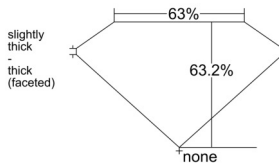

GIA®

FACSIMILE

GIA REPORT 6512854798

Verify this report at GIA.edu

GIA NATURAL DIAMOND DOSSIER®

April 10, 2025
GIA Report Number 6512854798
Shape and Cutting Style ..... Pear Brilliant
Measurements ..... 6.25 x 3.71 x 2.34 mm

GRADING RESULTS

Carat Weight ..... 0.32 carat
Color Grade I
Clarity Grade VS1

ADDITIONAL GRADING INFORMATION

Polish ..... Excellent
Symmetry ..... Very Good
Fluorescence ..... Faint
Clarity Characteristics..... Crystal, Pinpoint
Inscription(s): GIA 6512854798

PROPORTIONS

Profile not to actual proportions

GRADING SCALES

GIA COLOR SCALE		GIA CLARITY SCALE			
COLORLESS	D	VERY VERY SLIGHTLY INCLUDED	FLAWLESS		
	E		INTERNALLY FLAWLESS		
	F		VVS₁		
	NEAR COLORLESS	G	VERY SLIGHTLY INCLUDED	VVS₂	
		H		VS₁	
		FAINT	I	SLIGHTLY INCLUDED	VS₂
			J		SI₁
	K		SI₂		
	LIGHT		L	INCLUDED	I₁
			M		I₂
N			I₃		
O					
P					
Q					
R