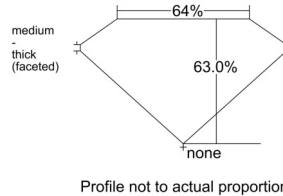

GIA®

FACSIMILE

GIA REPORT 6512857939

Verify this report at GIA.edu

GIA NATURAL DIAMOND DOSSIER®

April 11, 2025
GIA Report Number 6512857939
Shape and Cutting Style ..... Pear Brilliant
Measurements ..... 5.69 x 3.80 x 2.39 mm

GRADING RESULTS

Carat Weight ..... 0.31 carat
Color Grade ..... G
Clarity Grade VS2

ADDITIONAL GRADING INFORMATION

Polish ..... Excellent
Symmetry ..... Excellent
Fluorescence ..... None
Clarity Characteristics ..... Cloud, Crystal
Inscription(s): GIA 6512857939

PROPORTIONS

GRADING SCALES

GIA COLOR SCALE		GIA CLARITY SCALE			
COLORLESS	D	VERY VERY SLIGHTLY INCLUDED	FLAWLESS		
	E		INTERNALLY FLAWLESS		
	F		VVS₁		
	NEAR COLORLESS	G	VERY SLIGHTLY INCLUDED	VVS₂	
		H		VS₁	
		FAINT	I	SLIGHTLY INCLUDED	VS₂
			J		SI₁
	K		SI₂		
	VERT LIGHT		L	INCLUDED	I₁
			M		I₂
N			I₃		
LIGHT		O			
		P			
		Q			
		R			
	S				
	T				
	U				
V					
W					
X					
Y					
Z