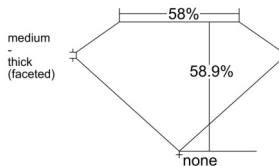

GIA®

FACSIMILE

GIA REPORT 6512911480

Verify this report at GIA.edu

GIA NATURAL DIAMOND DOSSIER®

April 17, 2025
GIA Report Number 6512911480
Shape and Cutting Style ..... Heart Brilliant
Measurements ..... 4.58 x 5.16 x 3.04 mm

GRADING RESULTS

Carat Weight ..... 0.43 carat
Color Grade ..... D
Clarity Grade S11

ADDITIONAL GRADING INFORMATION

Polish ..... Excellent
Symmetry ..... Excellent
Fluorescence ..... None
Clarity Characteristics..... Crystal, Cloud, Cavity
Inscription(s): GIA 6512911480

PROPORTIONS

Profile not to actual proportions

GRADING SCALES

GIA COLOR SCALE		GIA CLARITY SCALE			
COLORLESS	D	VERY VERY SLIGHTLY INCLUDED	FLAWLESS		
	E		INTERNALLY FLAWLESS		
	F	VERY SLIGHTLY INCLUDED	VVS₁		
	G		VVS₂		
	H		VS₁		
	NEAR COLORLESS	I	SLIGHTLY INCLUDED	VS₂	
		J		S1₁	
		FAINT	K	INCLUDED	S1₂
			L		I₁
			M		I₂
VERT LIGHT	N	LIGHT	I₃		
	O				
	P				
	Q				
	R				
	S