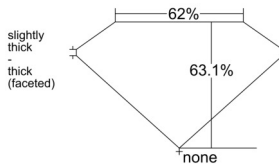

GIA®

FACSIMILE

GIA REPORT 6512937849

Verify this report at GIA.edu

GIA NATURAL DIAMOND DOSSIER®

April 21, 2025
GIA Report Number 6512937849
Shape and Cutting Style ..... Pear Brilliant
Measurements ..... 7.14 x 4.75 x 2.99 mm

GRADING RESULTS

Carat Weight ..... 0.60 carat
Color Grade ..... G
Clarity Grade VVS2

ADDITIONAL GRADING INFORMATION

Polish ..... Excellent
Symmetry ..... Excellent
Fluorescence ..... Medium Blue
Clarity Characteristics ..... Cloud, Pinpoint
Inscription(s): GIA 6512937849

PROPORTIONS

Profile not to actual proportions

GRADING SCALES

GIA COLOR SCALE		GIA CLARITY SCALE			
COLORLESS	D	VERY VERY SLIGHTLY INCLUDED	FLAWLESS		
	E		INTERNALLY FLAWLESS		
	F		VVS₁		
	NEAR COLORLESS	G	VVS₂		
		H	VERY SLIGHTLY INCLUDED	VS₁	
		I		VS₂	
		FAINT	J	SLIGHTLY INCLUDED	SI₁
			K		SI₂
	L		INCLUDED		I₁
	M			I₂	
LIGHT	N			I₃	
	O				
	P				
	Q				
	R