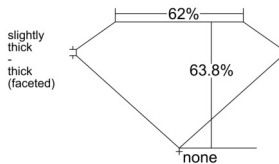

GIA®

FACSIMILE

GIA REPORT 6512946918

Verify this report at GIA.edu

GIA NATURAL DIAMOND DOSSIER®

April 22, 2025
GIA Report Number 6512946918
Shape and Cutting Style ..... Pear Brilliant
Measurements ..... 5.67 x 3.78 x 2.41 mm

GRADING RESULTS

Carat Weight ..... 0.30 carat
Color Grade ..... H
Clarity Grade SI1

ADDITIONAL GRADING INFORMATION

Polish ..... Excellent
Symmetry ..... Excellent
Fluorescence ..... Faint
Clarity Characteristics ..... Crystal, Cloud
Inscription(s): GIA 6512946918

PROPORTIONS

Profile not to actual proportions

GRADING SCALES

GIA COLOR SCALE		GIA CLARITY SCALE		
COLORLESS	D	VERY VERY SLIGHTLY INCLUDED	FLAWLESS	
	E		INTERNALLY FLAWLESS	
	F		VVS₁	
	NEAR COLORLESS	G	VERY SLIGHTLY INCLUDED	VVS₂
		H		VS₁
		I	SLIGHTLY INCLUDED	VS₂
		J		SI₁
		K		SI₂
	FAINT	L	INCLUDED	I₁
		M		I₂
N		I₃		
O				
P				
Q				
R				
LIGHT	S			
	T			
	U			
	V			
	W			
	X			
Y				
Z