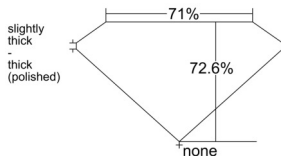

GIA®

FACSIMILE

GIA REPORT 6512952089

Verify this report at GIA.edu

GIA NATURAL DIAMOND DOSSIER®

April 23, 2025
GIA Report Number 6512952089
Shape and Cutting Style ..... Square Modified Brilliant
Measurements ..... 4.76 x 4.75 x 3.45 mm

GRADING RESULTS

Carat Weight ..... 0.70 carat
Color Grade ..... H
Clarity Grade VS1

ADDITIONAL GRADING INFORMATION

Polish ..... Excellent
Symmetry ..... Good
Fluorescence ..... None
Clarity Characteristics ..... Cavity, Pinpoint
Inscription(s): GIA 6512952089

PROPORTIONS

Profile not to actual proportions

GRADING SCALES

GIA COLOR SCALE		GIA CLARITY SCALE			
COLORLESS	D	VERY VERY SLIGHTLY INCLUDED	FLAWLESS		
	E		INTERNALLY FLAWLESS		
	F	VERY SLIGHTLY INCLUDED	VVS₁		
	G		VVS₂		
	H		VS₁		
	NEAR COLORLESS	I	SLIGHTLY INCLUDED	VS₂	
		J		SI₁	
		FAINT	K	INCLUDED	SI₂
			L		I₁
			M		I₂
VERY LIGHT			N	INCLUDED	I₃
			O		
			P		
	Q				
LIGHT	R				
	S				
	T				
	U				
	V				
	Z