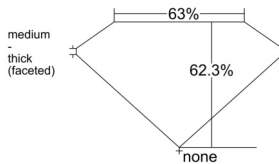

GIA®

FACSIMILE

GIA REPORT 6512975423

Verify this report at GIA.edu

GIA NATURAL DIAMOND DOSSIER®

April 24, 2025
GIA Report Number 6512975423
Shape and Cutting Style ..... Pear Brilliant
Measurements ..... 5.80 x 3.87 x 2.41 mm

GRADING RESULTS

Carat Weight ..... 0.33 carat
Color Grade ..... H
Clarity Grade VS1

ADDITIONAL GRADING INFORMATION

Polish ..... Excellent
Symmetry ..... Very Good
Fluorescence ..... None
Clarity Characteristics..... Crystal, Feather, Needle, Pinpoint
Inscription(s): GIA 6512975423

PROPORTIONS

Profile not to actual proportions

GRADING SCALES

GIA COLOR SCALE		GIA CLARITY SCALE			
COLORLESS	D	VERY VERY SLIGHTLY INCLUDED	FLAWLESS		
	E		INTERNALLY FLAWLESS		
	F	VERY SLIGHTLY INCLUDED	VVS₁		
	G		VVS₂		
	H		VS₁		
	NEAR COLORLESS	I	SLIGHTLY INCLUDED	VS₂	
		J		SI₁	
		FAINT	K	INCLUDED	SI₂
			L		I₁
			M		I₂
VERT LIGHT	N	INCLUDED	I₃		
	O				
	P				
	Q				
	R				
LIGHT	S				
	T				
	U				
	V				
	Z