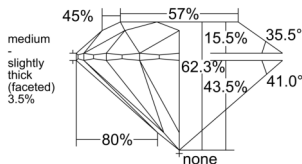

GIA®

FACSIMILE

GIA REPORT 6512986658

Verify this report at GIA.edu

GIA NATURAL DIAMOND DOSSIER®

April 26, 2025
GIA Report Number 6512986658
Shape and Cutting Style ..... Round Brilliant
Measurements ..... 5.21 - 5.25 x 3.26 mm

GRADING RESULTS

Carat Weight ..... 0.55 carat
Color Grade ..... G
Clarity Grade VVS1
Cut Grade ..... Excellent

ADDITIONAL GRADING INFORMATION

Polish ..... Excellent
Symmetry ..... Excellent
Fluorescence ..... None
Clarity Characteristics ..... Pinpoint
Inscription(s): GIA 6512986658

PROPORTIONS

GRADING SCALES

GIA COLOR SCALE

COLORLESS	D
	E
	F
	G
	H
	I
NEAR COLORLESS	J
	K
	L
FAIN	M
	N
	O
	P
VERY LIGHT	Q
	R
	S
	T
	U
	V
LIGHT	W
	X
	Y
	Z

GIA CLARITY SCALE

FLAWLESS	INTERNAL FLAWLESS	
		FLAWLESS
VERY VERY SLIGHTLY INCLUDED	VVS₁	
	VVS₂	
VERY SLIGHTLY INCLUDED	VS₁	
	VS₂	
SLIGHTLY INCLUDED	SI₁	
	SI₂	
INCLUDED	I₁	
	I₂	
	I₃	

GIA CUT SCALE

EXCELLENT
VERY GOOD
GOOD
FAIR
POOR