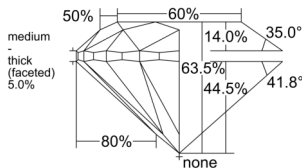

GIA®

FACSIMILE

GIA NATURAL DIAMOND DOSSIER®

December 17, 2024
GIA Report Number 6515008416
Shape and Cutting Style ..... Round Brilliant
Measurements ..... 5.27 - 5.33 x 3.37 mm

GRADING RESULTS

Carat Weight ..... 0.60 carat
Color Grade ..... H
Clarity Grade VS1
Cut Grade ..... Very Good

ADDITIONAL GRADING INFORMATION

Polish ..... Excellent
Symmetry ..... Very Good
Fluorescence ..... Medium Blue
Clarity Characteristics..... Crystal, Cloud, Pinpoint
Inscription(s): GIA 6515008416

GIA REPORT 6515008416

Verify this report at GIA.edu

PROPORTIONS

Profile to actual proportions