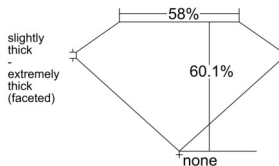

GIA®

FACSIMILE

GIA REPORT 6515009993

Verify this report at GIA.edu

GIA NATURAL DIAMOND DOSSIER®

December 18, 2024
GIA Report Number 6515009993
Shape and Cutting Style ..... Heart Brilliant
Measurements ..... 4.36 x 5.14 x 3.09 mm

GRADING RESULTS

Carat Weight ..... 0.41 carat
Color Grade ..... E
Clarity Grade SI1

ADDITIONAL GRADING INFORMATION

Polish ..... Excellent
Symmetry ..... Very Good
Fluorescence ..... None
Clarity Characteristics ..... Crystal, Cloud, Feather
Inscription(s): GIA 6515009993

PROPORTIONS

Profile not to actual proportions

GRADING SCALES

GIA COLOR SCALE		GIA CLARITY SCALE			
COLORLESS	D	VERY VERY SLIGHTLY INCLUDED	FLAWLESS		
	E		INTERNALLY FLAWLESS		
	F	VERY SLIGHTLY INCLUDED	VVS₁		
	G		VVS₂		
	H		VS₁		
	NEAR COLORLESS	I	SLIGHTLY INCLUDED	VS₂	
		J		SI₁	
		FAINT	K	INCLUDED	SI₂
			L		I₁
			M		I₂
VERT LIGHT	N	LIGHT	I₃		
	O				
	P				
	Q				
	R