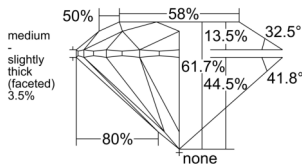

GIA®

FACSIMILE

GIA REPORT 6515013202

Verify this report at GIA.edu

GIA NATURAL DIAMOND DOSSIER®

December 18, 2024
GIA Report Number 6515013202
Shape and Cutting Style ..... Round Brilliant
Measurements ..... 5.10 - 5.14 x 3.16 mm

GRADING RESULTS

Carat Weight ..... 0.50 carat
Color Grade ..... D
Clarity Grade S11
Cut Grade ..... Excellent

ADDITIONAL GRADING INFORMATION

Polish ..... Excellent
Symmetry ..... Excellent
Fluorescence ..... None
Clarity Characteristics ..... Cloud, Feather
Inscription(s): GIA 6515013202

PROPORTIONS

Profile to actual proportions