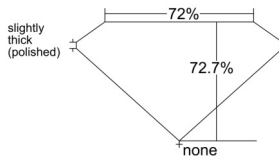

GIA®

FACSIMILE

GIA REPORT 6515017524

Verify this report at GIA.edu

GIA NATURAL DIAMOND DOSSIER®

December 19, 2024
GIA Report Number 6515017524
Shape and Cutting Style ..... Square Modified Brilliant
Measurements ..... 4.87 x 4.87 x 3.54 mm

GRADING RESULTS

Carat Weight ..... 0.72 carat
Color Grade ..... H
Clarity Grade SI1

ADDITIONAL GRADING INFORMATION

Polish ..... Excellent
Symmetry ..... Excellent
Fluorescence ..... None
Clarity Characteristics ..... Cloud, Crystal, Feather
Inscription(s): GIA 6515017524

PROPORTIONS

Profile not to actual proportions

GRADING SCALES

GIA COLOR SCALE		GIA CLARITY SCALE			
COLORLESS	D	VERY VERY SLIGHTLY INCLUDED	FLAWLESS		
	E		INTERNALLY FLAWLESS		
	F	VERY SLIGHTLY INCLUDED	VVS₁		
	G		VVS₂		
	H		VS₁		
	NEAR COLORLESS	I	SLIGHTLY INCLUDED	VS₂	
		J		SI₁	
		FAINT	K	INCLUDED	SI₂
			L		I₁
			M		I₂
VERT LIGHT	N	LIGHT	I₃		
	O				
	P				
	Q				
	R				
	S				
	T