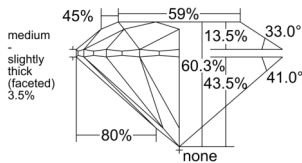

GIA®

FACSIMILE

GIA REPORT 6515031504

Verify this report at GIA.edu

GIA NATURAL DIAMOND DOSSIER®

December 23, 2024
GIA Report Number 6515031504
Shape and Cutting Style ..... Round Brilliant
Measurements ..... 4.34 - 4.36 x 2.62 mm

GRADING RESULTS

Carat Weight ..... 0.30 carat
Color Grade ..... E
Clarity Grade VS1
Cut Grade ..... Excellent

ADDITIONAL GRADING INFORMATION

Polish ..... Excellent
Symmetry ..... Excellent
Fluorescence ..... None
Clarity Characteristics ..... Cloud
Inscription(s): GIA 6515031504

PROPORTIONS

Profile to actual proportions

GRADING SCALES

GIA COLOR SCALE

COLOURESS	D
	E
	F
	G
	H
	I
	J
NEAR COLOURESS	K
	L
FAIN	M
	N
	O
	P
	R
	S
	T
	U
	V
	W
	X
	Y
LIGHT	Z

GIA CLARITY SCALE

VERY VERY SLIGHTLY INCLUDED	FLAWLESS
	INTERNALLY FLAWLESS
VERY SLIGHTLY INCLUDED	VVS₁
	VVS₂
SLIGHTLY INCLUDED	VS₁
	VS₂
INCLUDED	SI₁
	SI₂
	I₁
	I₂
	I₃

GIA CUT SCALE

EXCELLENT
VERY GOOD
GOOD
FAIR
POOR