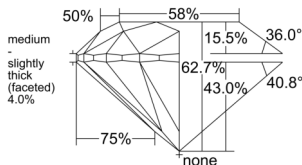

GIA®

FACSIMILE

GIA REPORT 6515036099

Verify this report at GIA.edu

GIA NATURAL DIAMOND DOSSIER®

December 20, 2024
GIA Report Number 6515036099
Shape and Cutting Style ..... Round Brilliant
Measurements ..... 5.61 - 5.64 x 3.53 mm

GRADING RESULTS

Carat Weight ..... 0.70 carat
Color Grade ..... E
Clarity Grade VS1
Cut Grade ..... Excellent

ADDITIONAL GRADING INFORMATION

Polish ..... Excellent
Symmetry ..... Excellent
Fluorescence ..... None
Clarity Characteristics ..... Cloud, Pinpoint
Inscription(s): GIA 6515036099

PROPORTIONS

GRADING SCALES

GIA COLOR SCALE

COLORLESS	D
	E
	F
	G
	H
	I
	J
NEAR COLORLESS	K
	L
FAIN	M
	N
	O
	P
VERY LIGHT	Q
	R
	S
	T
	U
	V
	W
	X
	Y
LIGHT	Z

GIA CLARITY SCALE

FLAWLESS	INTERNAL FLAWLESS	
		FLAWLESS
VERY VERY SLIGHTLY INCLUDED	VVS₁	
	VVS₂	
VERY SLIGHTLY INCLUDED	VS₁	
	VS₂	
SLIGHTLY INCLUDED	SI₁	
	SI₂	
INCLUDED	I₁	
	I₂	
	I₃	

GIA CUT SCALE

EXCELLENT
VERY GOOD
GOOD
FAIR
POOR