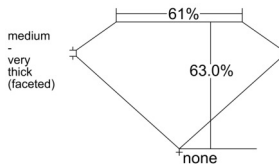

GIA®

FACSIMILE

GIA REPORT 6515040680

Verify this report at GIA.edu

GIA NATURAL DIAMOND DOSSIER®

December 21, 2024
GIA Report Number 6515040680
Shape and Cutting Style ..... Oval Brilliant
Measurements ..... 7.56 x 5.46 x 3.44 mm

GRADING RESULTS

Carat Weight ..... 0.91 carat
Color Grade ..... E
Clarity Grade S11

ADDITIONAL GRADING INFORMATION

Polish ..... Excellent
Symmetry ..... Very Good
Fluorescence ..... None
Clarity Characteristics ..... Crystal, Cloud, Feather
Inscription(s): GIA 6515040680

PROPORTIONS

Profile not to actual proportions

GRADING SCALES

GIA COLOR SCALE		GIA CLARITY SCALE			
COLORLESS	D	VERY VERY SLIGHTLY INCLUDED	FLAWLESS		
	E		INTERNALLY FLAWLESS		
	F		VVS₁		
	G		VVS₂		
	NEAR COLORLESS		H	VERY SLIGHTLY INCLUDED	VS₁
			I		VS₂
	FAINT		J	SLIGHTLY INCLUDED	S1₁
			K		S1₂
			L		I₁
			M		I₂
VERT LIGHT		N	INCLUDED		I₃
		O			
LIGHT	P				
	Q				
	R				
	S				
	T				
	U				
	Z