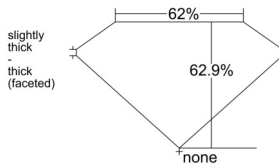

GIA®

FACSIMILE

GIA REPORT 6515062696

Verify this report at GIA.edu

GIA NATURAL DIAMOND DOSSIER®

December 25, 2024
GIA Report Number 6515062696
Shape and Cutting Style ..... Pear Brilliant
Measurements ..... 6.86 x 4.48 x 2.81 mm

GRADING RESULTS

Carat Weight ..... 0.50 carat
Color Grade ..... F
Clarity Grade SI1

ADDITIONAL GRADING INFORMATION

Polish ..... Excellent
Symmetry ..... Very Good
Fluorescence ..... None
Clarity Characteristics ..... Crystal
Inscription(s): GIA 6515062696

PROPORTIONS

Profile not to actual proportions

GRADING SCALES

GIA COLOR SCALE		GIA CLARITY SCALE			
COLORLESS	D	VERY VERY SLIGHTLY INCLUDED	FLAWLESS		
	E		INTERNALLY FLAWLESS		
	F		VVS₁		
	NEAR COLORLESS	G	VERY SLIGHTLY INCLUDED	VVS₂	
		H		VS₁	
		FANT	I	SLIGHTLY INCLUDED	VS₂
			J		SI₁
	LIGHT	K	INCLUDED	SI₂	
		L		I₁	
		M		I₂	
N		I₃			
O					
P					
Q					
R