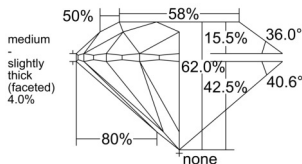

GIA®

FACSIMILE

GIA REPORT 6515067477

Verify this report at GIA.edu

GIA NATURAL DIAMOND DOSSIER®

December 25, 2024
GIA Report Number 6515067477
Shape and Cutting Style ..... Round Brilliant
Measurements ..... 6.15 - 6.19 x 3.83 mm

GRADING RESULTS

Carat Weight ..... 0.91 carat
Color Grade ..... G
Clarity Grade VS1
Cut Grade ..... Excellent

ADDITIONAL GRADING INFORMATION

Polish ..... Excellent
Symmetry ..... Excellent
Fluorescence ..... None
Clarity Characteristics..... Crystal, Cloud, Needle
Inspection(s): GIA 6515067477

PROPORTIONS

GRADING SCALES

GIA COLOR SCALE	GIA CLARITY SCALE	GIA CUT SCALE
COLOREDNESS	FLAWLESS	EXCELLENT
D	FLAWLESS	
E	FLAWLESS	VERY GOOD
F	FLAWLESS	
G	FLAWLESS	GOOD
H	FLAWLESS	
I	VVS₁	FAIR
J	VVS₂	
K	VS₁	POOR
L	VS₂	
M	SI₁	
N	SI₂	
O	I₁	
P	I₂	
Q	I₃	
R		
S		
T		
U		
V		
W		
X		
Y		
Z