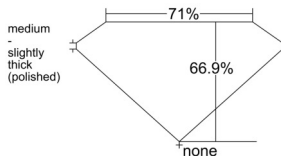

GIA®

FACSIMILE

GIA REPORT 6515068820

Verify this report at GIA.edu

GIA NATURAL DIAMOND DOSSIER®

December 26, 2024
GIA Report Number 6515068820
Shape and Cutting Style ..... Square Modified Brilliant
Measurements ..... 4.21 x 4.18 x 2.79 mm

GRADING RESULTS

Carat Weight ..... 0.40 carat
Color Grade ..... F
Clarity Grade SI1

ADDITIONAL GRADING INFORMATION

Polish ..... Excellent
Symmetry ..... Excellent
Fluorescence ..... None
Clarity Characteristics ..... Cloud
Inscription(s): GIA 6515068820

PROPORTIONS

Profile not to actual proportions

GRADING SCALES

GIA COLOR SCALE		GIA CLARITY SCALE			
COLORLESS	D	VERY VERY SLIGHTLY INCLUDED	FLAWLESS		
	E		INTERNALLY FLAWLESS		
	F	VERY SLIGHTLY INCLUDED	VVS₁		
	G		VVS₂		
	H		VS₁		
	NEAR COLORLESS	I	SLIGHTLY INCLUDED	VS₂	
		J		SI₁	
		FAINT	K	INCLUDED	SI₂
			L		I₁
			M		I₂
VERT LIGHT	N	LIGHT	I₃		
	O				
	P				
	Q				
	R				
	S				
	T				
LIGHT	U				
	V				
	W				
	X				
Y					
Z