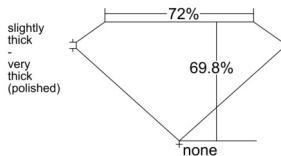

GIA®

FACSIMILE

GIA REPORT 6515070696

Verify this report at GIA.edu

GIA NATURAL DIAMOND DOSSIER®

December 26, 2024
GIA Report Number 6515070696
Shape and Cutting Style ..... Square Modified Brilliant
Measurements ..... 4.37 x 4.28 x 2.99 mm

GRADING RESULTS

Carat Weight ..... 0.50 carat
Color Grade ..... K
Clarity Grade VS1

ADDITIONAL GRADING INFORMATION

Polish ..... Excellent
Symmetry ..... Very Good
Fluorescence ..... None
Clarity Characteristics ..... Feather, Pinpoint
Inscription(s): GIA 6515070696

PROPORTIONS

Profile not to actual proportions

GRADING SCALES

GIA COLOR SCALE		GIA CLARITY SCALE			
COLORLESS	D	VERY VERY SLIGHTLY INCLUDED	FLAWLESS		
	E		INTERNALLY FLAWLESS		
	F	VERY SLIGHTLY INCLUDED	VS₁		
	G		VS₂		
	H		VS₁		
	NEAR COLORLESS	I	SLIGHTLY INCLUDED	SI₁	
		J		SI₂	
		FAINT	K	INCLUDED	I₁
			L		I₂
			M		I₃
VERT LIGHT	N				
	O				
	P				
	Q				
	R				
	S				
	T				
LIGHT	U				
	V				
	W				
	X				
Y					
Z